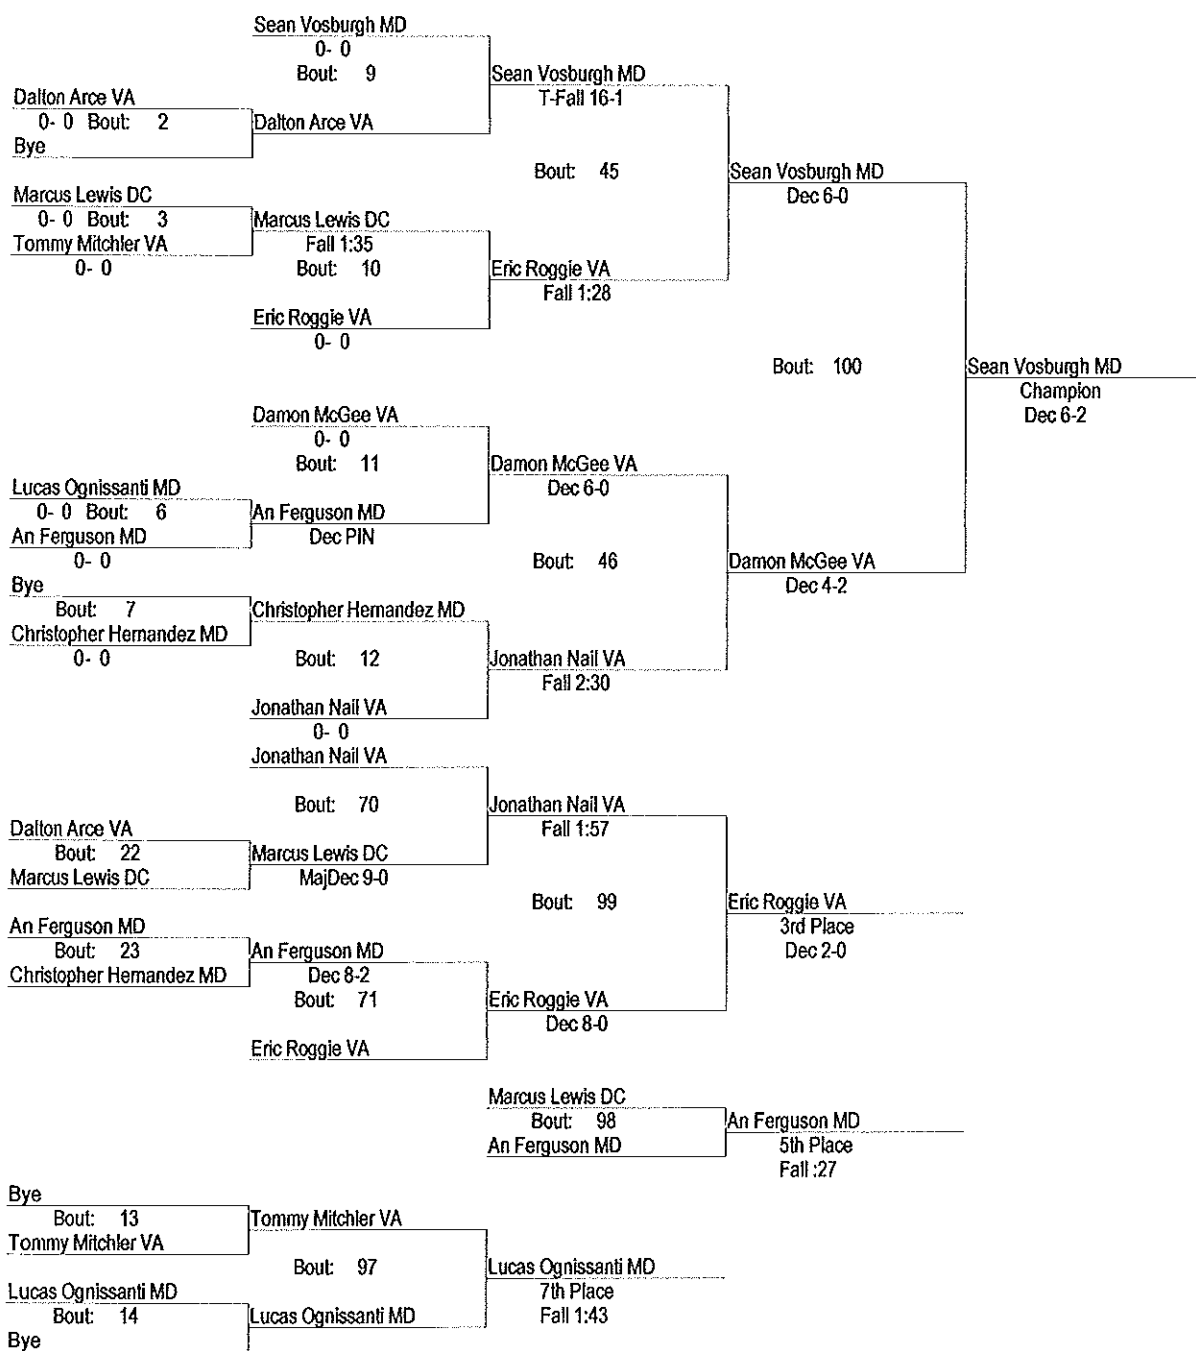

Stafford Stampede (M) (copy) (copy) (copy)

10/16/2011

60 IN